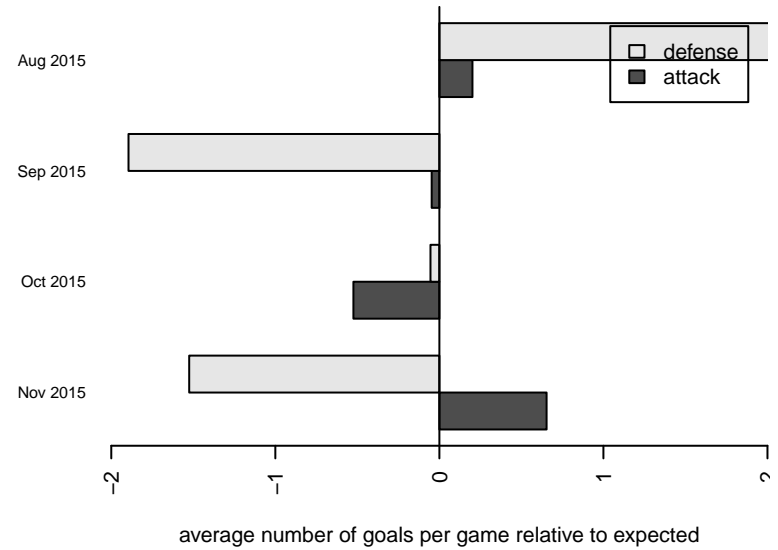

Performance relative to 13 month average