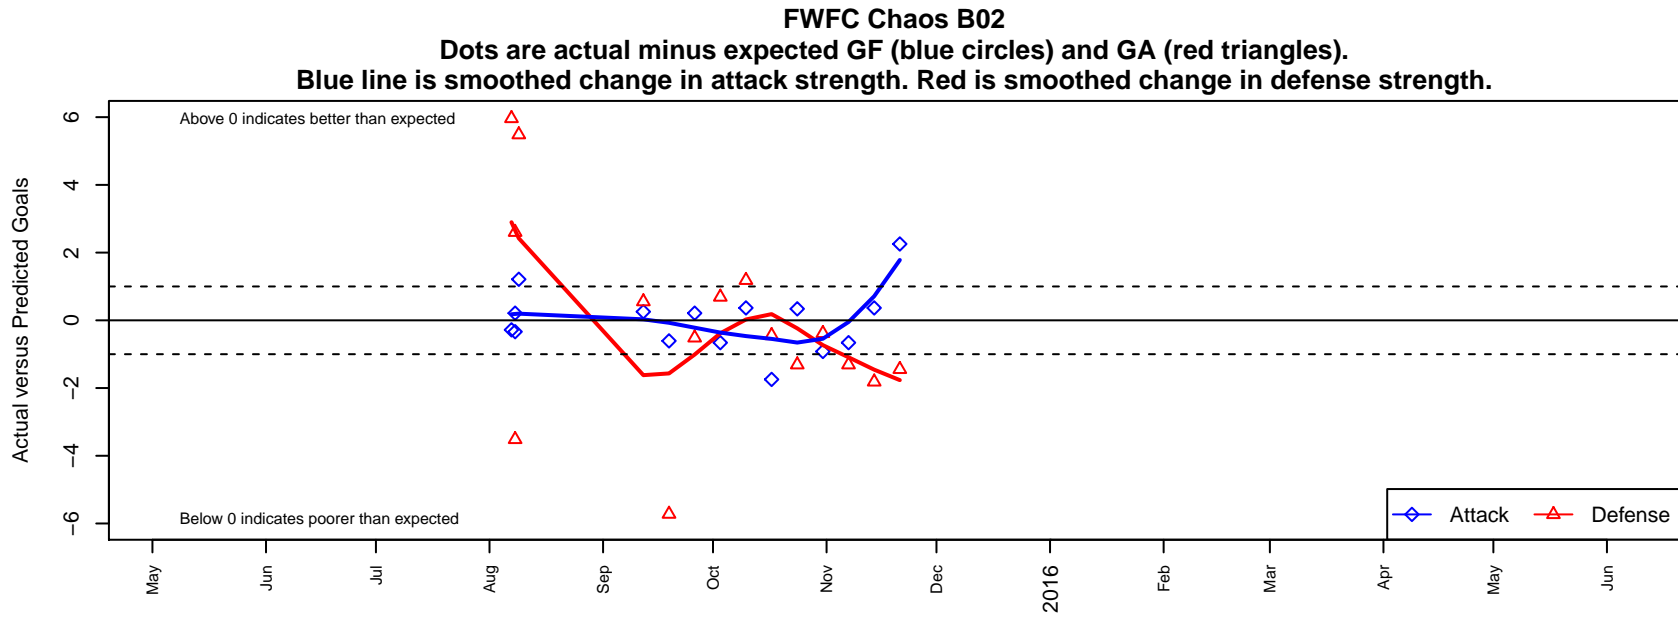

FWFC Chaos B02

Federal Way FC
 Federal Way, WA
 B02 total strength=199
 attack=0.17 defense=0.09
 fall league = SSUL B02 Div 2

alt names used:
 Chaos
 FWFC B02 Chaos

Venues played:
 2015 Blast Off BU13 B
 2015 SSUL B02 Div 2

**attack and defense variance (black dot)
relative to other teams
and top 10 in region**

**attack and defense rating
relative to others at age
and all opponents in last 13 months**

Performance relative to 13 month average