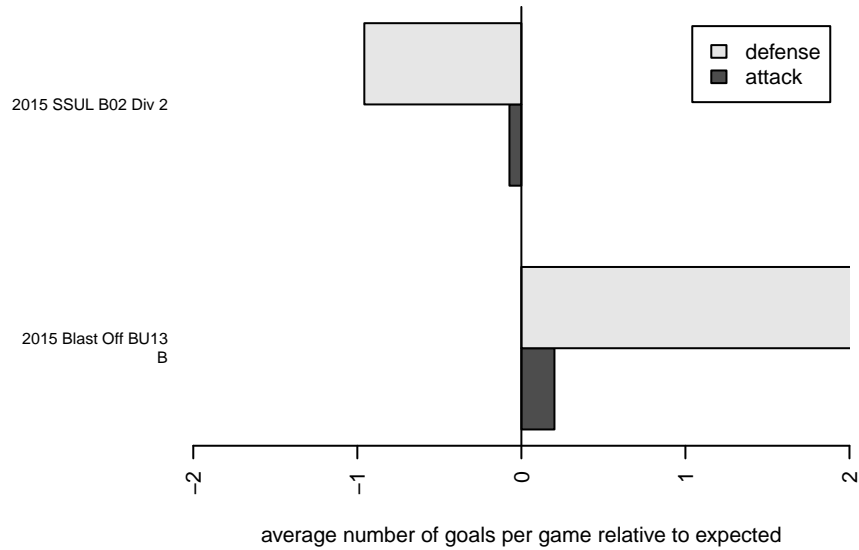

FWFC Chaos B02

Federal Way FC
 Federal Way, WA
 B02 total strength=199
 attack=0.17 defense=0.09
 fall league = SSUL B02 Div 2

alt names used:
 Chaos
 FWFC B02 Chaos

Venues played:
 2015 Blast Off BU13 B
 2015 SSUL B02 Div 2

**attack and defense variance (black dot)
relative to other teams
and top 10 in region**

**attack and defense rating
relative to others at age
and all opponents in last 13 months**

Performance relative to 13 month average