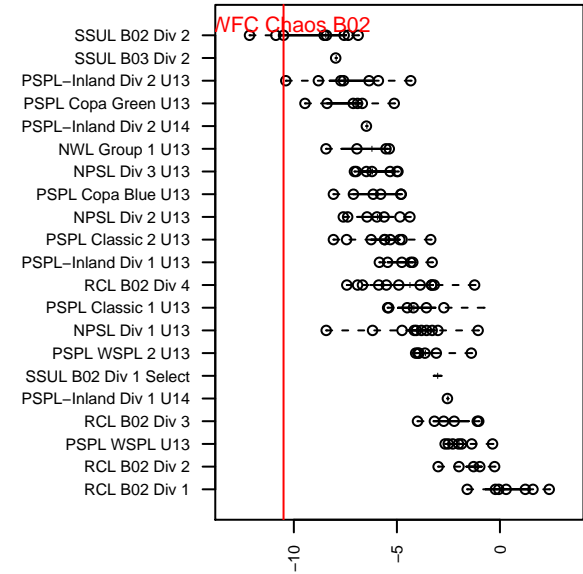

FWFC Chaos B02

Federal Way FC
 Federal Way, WA
 B02 total strength=199
 attack=0.17 defense=0.09
 fall league = SSUL B02 Div 2

alt names used:
 Chaos
 FWFC B02 Chaos

Venues played:
 2015 Blast Off BU13 B
 2015 SSUL B02 Div 2

**attack and defense variance (black dot)
relative to other teams
and top 10 in region**

**attack and defense rating
relative to others at age
and all opponents in last 13 months**

Performance relative to 13 month average